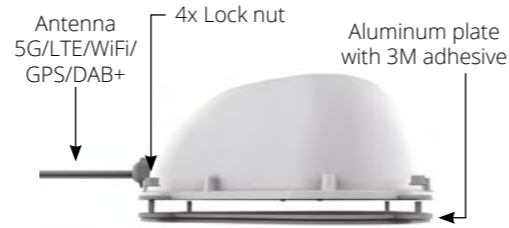

Camper Connected 5G
5G/LTE-Wifi-GPS-DAB+ System (Antenna)

Installation guide

Mounting

Before installation, paste the aluminum plate with 3M sticker on the roof of the car, and check whether it is smooth and steady.

Alu plate with 3M sticker

Duct

Put the antenna cable through into the duct, and tighten the back end of the duct to seal it to prevent water from entering.

Tear off the protective film from the antenna, and place the antenna onto the aluminum plate and tighten up the screw.