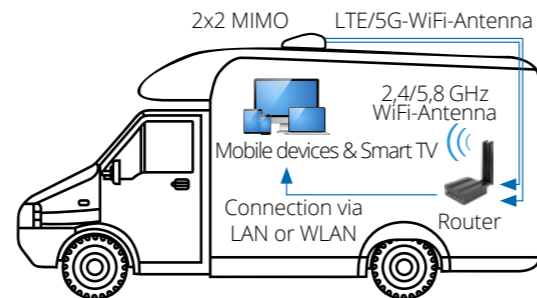

Application example

WLAN-Signal

Connect the installed product to the router. The color codes on the individual cables make it easy to identify the connections on the router. The GPS and DAB+ cable is only required for external devices, e.g. to supply a DAB+ device or an external GPS receiver. Connect the installed product to the router. Please refer to the router installation guide for the specific connection method.

Specifications (Antenna)

- LTE/5G + 2.4G / 5.8 G WiFi + GPS + DAB Antenna
- Frequency range:
  2x LTE/5G: 614-960 MHz / 1710-2300 MHz / 2500-2700 MHz / 3300-4500MHz;
  2x WiFi: 2400-2599/5100-5900MHz;
  DAB+:170-230 MHz;
- GPS: 1575.42/1602 MHz (active)
- Gain: 2-5 dBi; Impedance: 50 dB
- Omni-directional radiation pattern
- Polarization: Linear Vertical
- Maximum power: 50 watts
- Antenna cable: 4x RG316, 1x RG174 3 m
- Connector: 4x SMA / 1x Fakar
- Removable mounting plate
- Temperature range / -40° C - +85° C
- Storage temperature: -20° C - +65° C
- Dimensions (W/H/D) 252 x 215 x 95 mm
- Weight: approx. 750 g

Delivery

- Outdoor antenna 5G/WiFi/GPS/DAB+
- 6x (All-In-ONE) connection cable antenna/router 3m
- Mounting plate aluminum incl. adhesive pad
- Roof grommet
- Mounting instructions
- Mounting kit
- user manual

Features

The Megasat Camper Connected 5G wifi system combines a powerful outdoor unit with an equally powerful CAT20 router. It increases the performance of the mobile signal to the maximum and ensures interference-free Internet reception.

With the Camper Connected 5G antenna, the radio signal is now amplified inside the vehicle, ensuring the best internet reception in high WLAN quality. The integrated GPS antenna allows you to check the location of your vehicle at any time. In addition, the external antenna has a DAB+ antenna connection to enable DAB+ devices best possible reception.

Safety instructions

Read the user manual carefully before you start the installation. If you have already installed similar products, the procedure does not have to be the same as for this product.

- Improper handling can lead to severe damage to this device. Those responsible may also be held liable for any further damage to the device resulting from this.
- Installation of the system should be performed by an authorized dealer. Installation by unqualified persons may result in damage to the antenna or vehicle.
- Do not open the cover of the antenna. Opening the cover will void the warranty. In case of repair, please contact your dealer.
- Do not allow children to play with foils or other packaging materials, there is a risk of suffocation.

Conformity information

Megasat Werke GmbH hereby declares that the following equipment is in compliance with the essential requirements and other relevant provisions of Directives 2014/53/EU (RED) and RoHS 2.0 Directive 2015/863 and 2017/2102 amending Annex II to Directive 2011/65/EU:

Megasat Camper Connected LTE-WiFi-System (Antenne)
(Artikel-Nr. 200217)